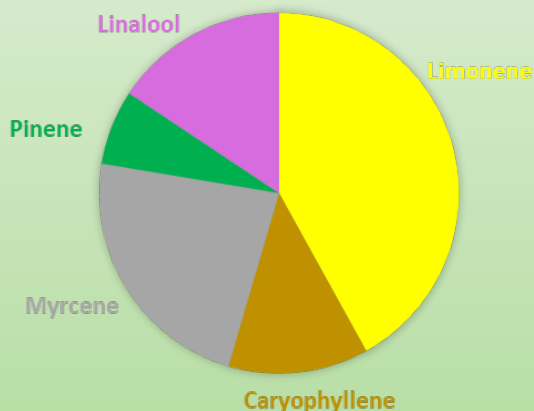

# EASTCANN

## Dirty Banana

Type	Indica-Dominant
Strain	Banana OG X Kush Mints 11
THC	27 - 32%
CBD	<1%
Tier	Craft
Format	3.5g
Terpenes	2.0 - 3.0%

### TOP 5 TERPENES

**EastCann Dirty Banana is a high THC Indica-Dominant Hybrid of Banana OG X Kush Mints 11.**

This premium craft flower has a sweet kiwi scent with an earthy, creamy banana taste. The aroma is tart with notes of honey. Dirty Banana buds are dense with beautiful frosty trichomes.