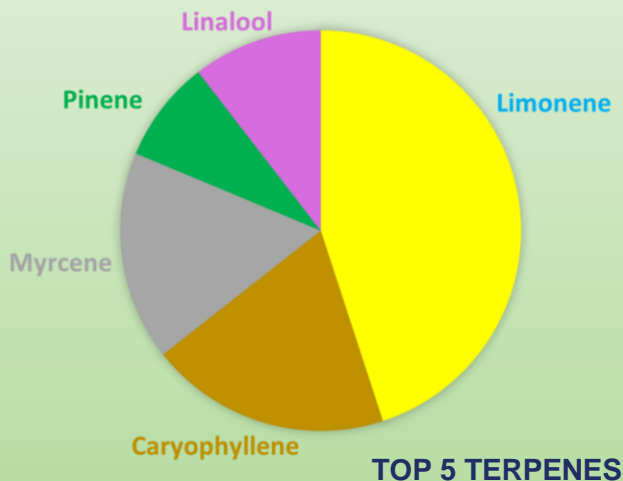

# EASTCANN

## Animal Z

Type	Indica-Dominant
Strain	Runtz X Animal Mints
THC	33 - 38%
CBD	<1%
Tier	Craft
Format	1g, 3.5g
Terpenes	2.0 - 4.0%

**EastCann Animal Z is a potent Indica-Dominant Hybrid of Runtz X Animal Mints.**

This high THC craft cultivar has a nutty, berry, gassy profile with beautiful frosty buds.

EastCann flower is produced by 100% craft practices: Hang-dried, Hand-Trimmed, Slow-Cured, and Hand-Weighed / Hand-Packaged.