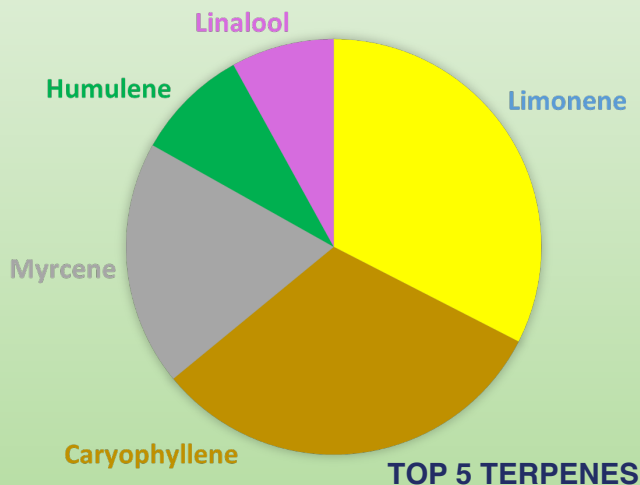

Deadhead OG Pre-Roll

Type	Sativa-Dominant
Strain	Chemdawg 91 X SFV OG Kush
THC	24 - 30%
CBD	<1%
Tier	Craft
Format	3 x 0.5g
Terpenes	1.5 - 2.0

Deadhead OG Pre-Rolls are a **Sativa-Dominant Hybrid** created by crossing **Chemdawg 91** and **SFV OG Kush**.

This potent craft cultivar tastes hearty with notes of pine and earth.

Deadhead OG is popular for its high potency and reliability to produce a long-lasting body high. The effects are cerebral, physically stimulating and mentally relaxing.