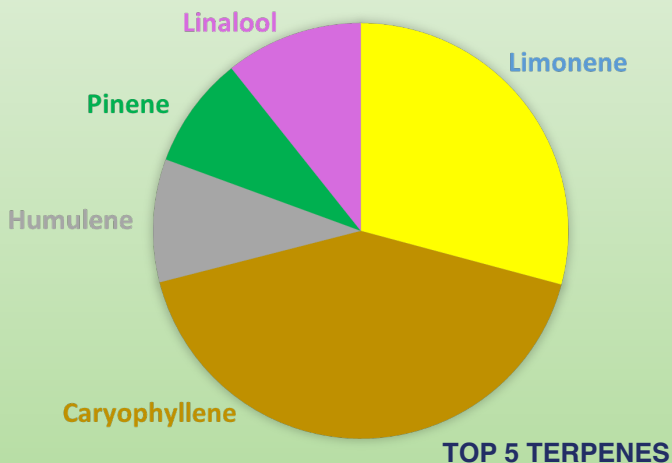

EASTCANN

Zurple Sunset

Type	Sativa-Dominant
Strain	Zurple X Citradelic Sunset
THC	26 - 32%
CBD	<1%
Tier	Craft
Format	3.5g
Terpenes	2.5 - 3.5%

Zurple Sunset is a Sativa-Dominant Hybrid created through crossing the potent Zurple X Citradelic Sunset strains.

This high THC craft cultivar is sweet and floral with hints of black licorice.

EastCann flower is produced by 100% craft practices: Hang-dried, Hand-Trimmed, Slow-Cured, and Hand-Weighed / Hand-Packaged.

EastCann dried flower is packaged in **nitrogen-purged, food-grade recyclable cans**. This type of packaging utilizes a purge of liquid nitrogen and hermetic seal to maintain freshness and preserve the dried flower quality and terpene profile.