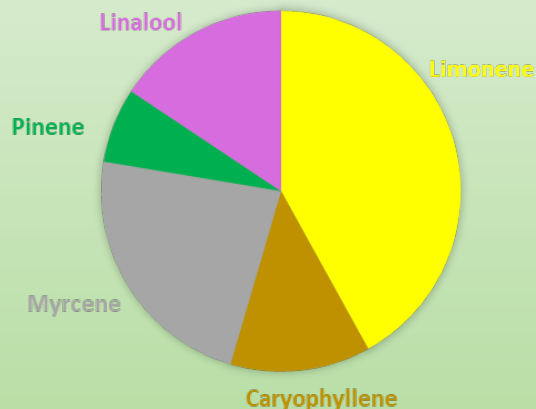

# EASTCANN

## Dirty Banana

Type	Indica-Dominant
Strain	Banana OG X Kush Mints 11
THC	30 - 37%
CBD	<1%
Tier	Craft
Format	1g, 3.5g
Terpenes	2.0 - 3.0%

### TOP 5 TERPENES

**EastCann Dirty Banana is a high THC Indica-Dominant Hybrid of Banana OG X Kush Mints 11.**

This premium craft flower has a sweet scent of banana bread with a faint scent of kiwi and earthy, creamy banana taste. Dirty Banana buds are dense with beautiful frosty trichomes.