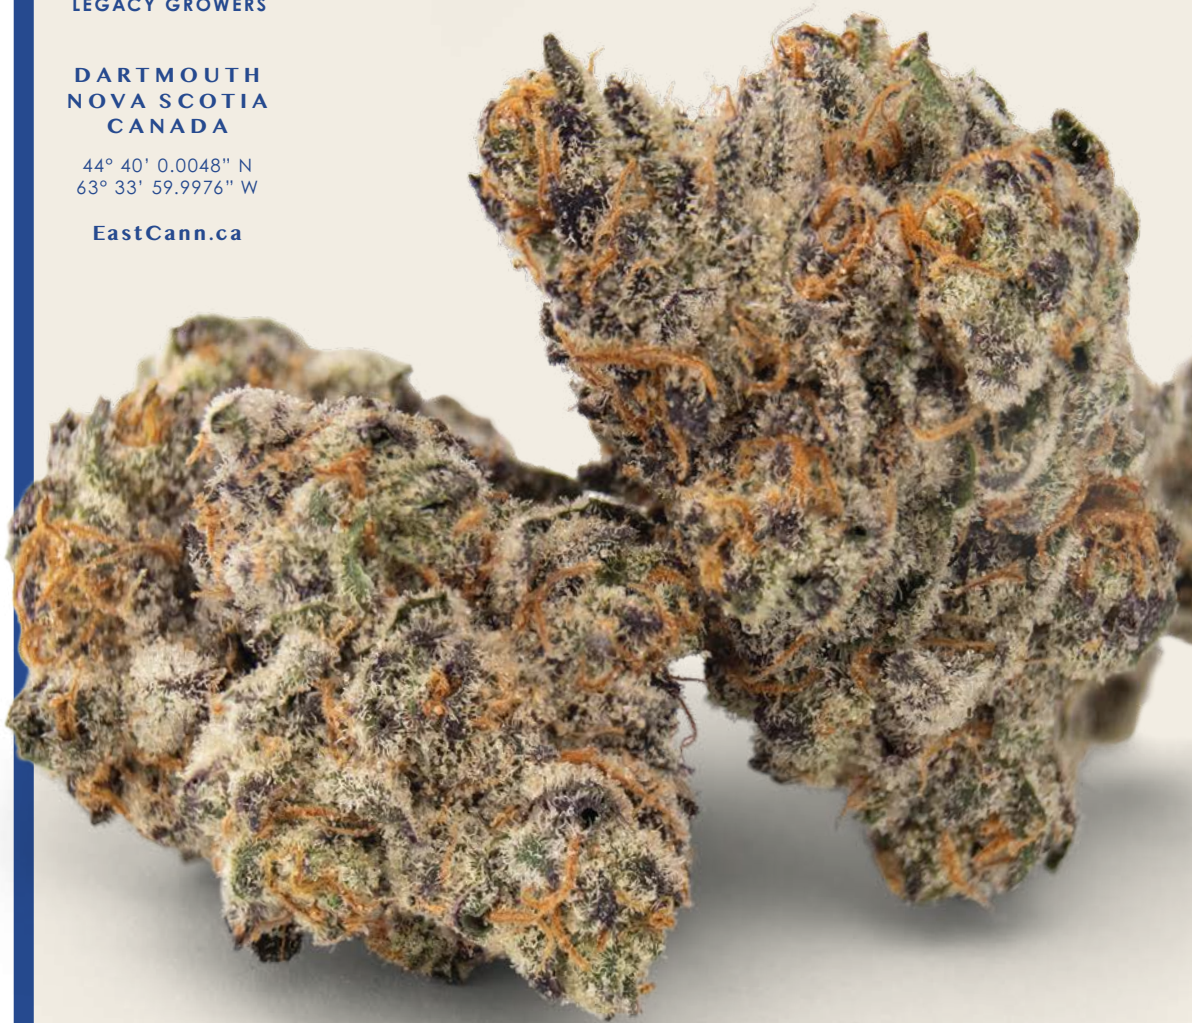

LEGACY GROWERS

DARTMOUTH
NOVA SCOTIA
CANADA

44° 40' 0.0048" N
63° 33' 59.9976" W

EastCann.ca

INDICA (Banana OG x Kush Mints 11)

FILTHY BANANA

THC **28-34%** TERPS **4-6%**

Filthy Banana smells a bit like kiwi and is banana-adjacent in taste. That extra fruitiness is evidence of a luscious stash of terpenes and flavonoids. The aroma is pleasantly tart and honey sweet.

Remarkably, that banana flavour follows through into the burn amidst the citrusy terpenes and something reminiscent of chocolate.

LIMONENE, CARYOPHYLLENE, MYRCENE

EASTCANN
Estd. 2017