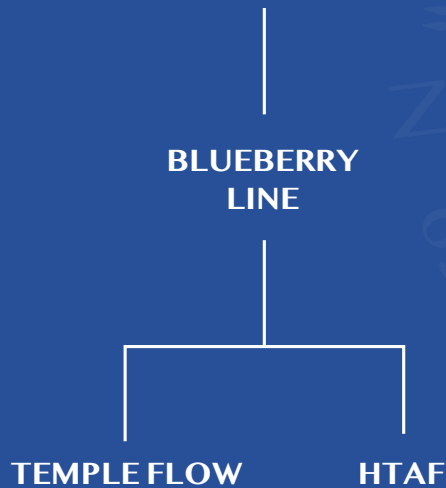

EASTCANN
- CRAFT LP -

ORGANIC CRUNCH BERRY KUSH

BLUEBERRY

TRIPLE OG