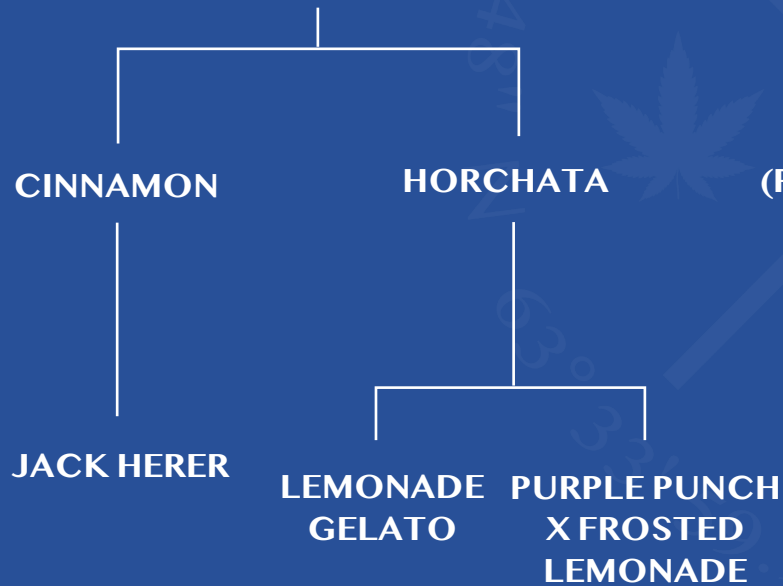

# EASTCANN

- CRAFT LP -

**EastCann Purple Churro is a high THC Indica Dominant Hybrid of Cinnamon Horchata x Apples & Bananas**

This potent premium craft flower has a grape scent with a spicy, fruity flavor profile. Purple Churro is grown at our EastCann facilities producing dense buds with beautiful frosty trichomes

*Legacy Matters.*

HANG-DRIED | HAND-TRIMMED | SLOW-CURED  
HAND-WEIGHED | HAND-PACKED

**EASTCANN**  
- CRAFT LP -

# PURPLE CHURRO

## CINNAMON HORCHATA