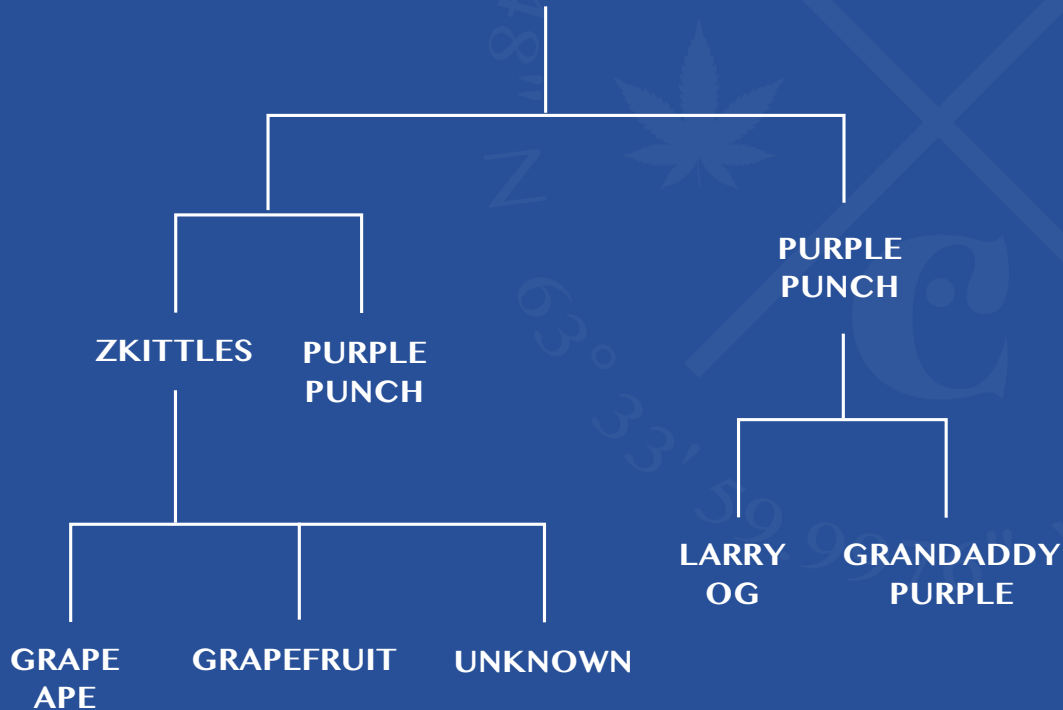

EASTCANN
- CRAFT LP -

ZURPLE SUNSET

ZURPLE

CITRADELIC SUNSET