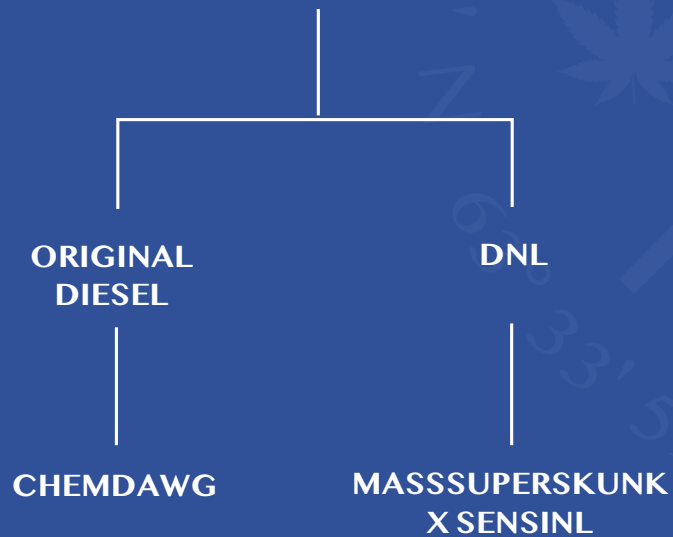

SOUR DIESEL