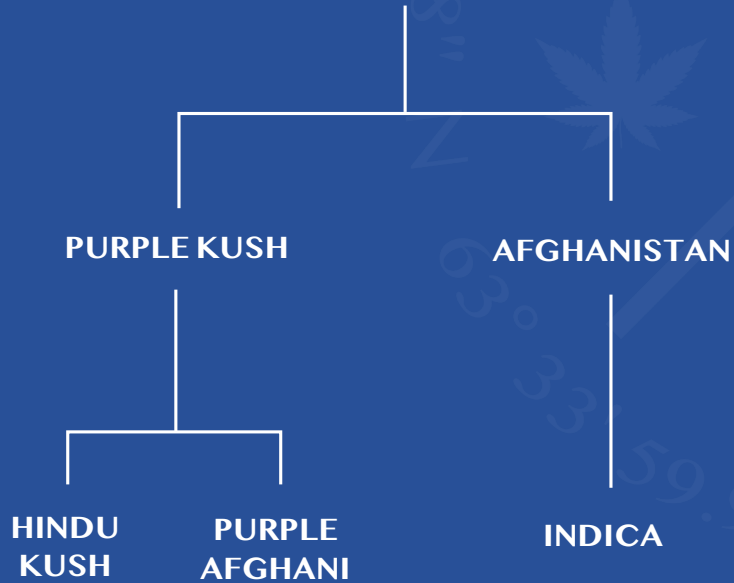

DARK SIDE

Dark Star x Rug Burn
Indica Dominant

THC	CBD	TERPS
29-34%	<1%	2-3%

FLAVOUR PROFILE		
CITRUS	FLORAL	EARTHY

TOP 3 TERPENES	FORMATS
GERANIOL LIMONENE CARYOPHYLLENE	3 x 0.5G

 100% CRAFT PRACTICES | PROUDLY CANADIAN 

EASTCANN

- CRAFT LP -

EastCann Dark Side is a high THC Indica Dominant Hybrid of Dark Star X Rug Burn

Dark Side has an earthy, floral and citrus flavour profile. Darkside buds are dark and dense with beautiful frosty trichomes.

Legacy Matters.

HANG-DRIED | HAND-TRIMMED | SLOW-CURED
HAND-WEIGHED | HAND-PACKED

EASTCANN
- CRAFT LP -

DARK SIDE

DARK STAR

RUG BURN